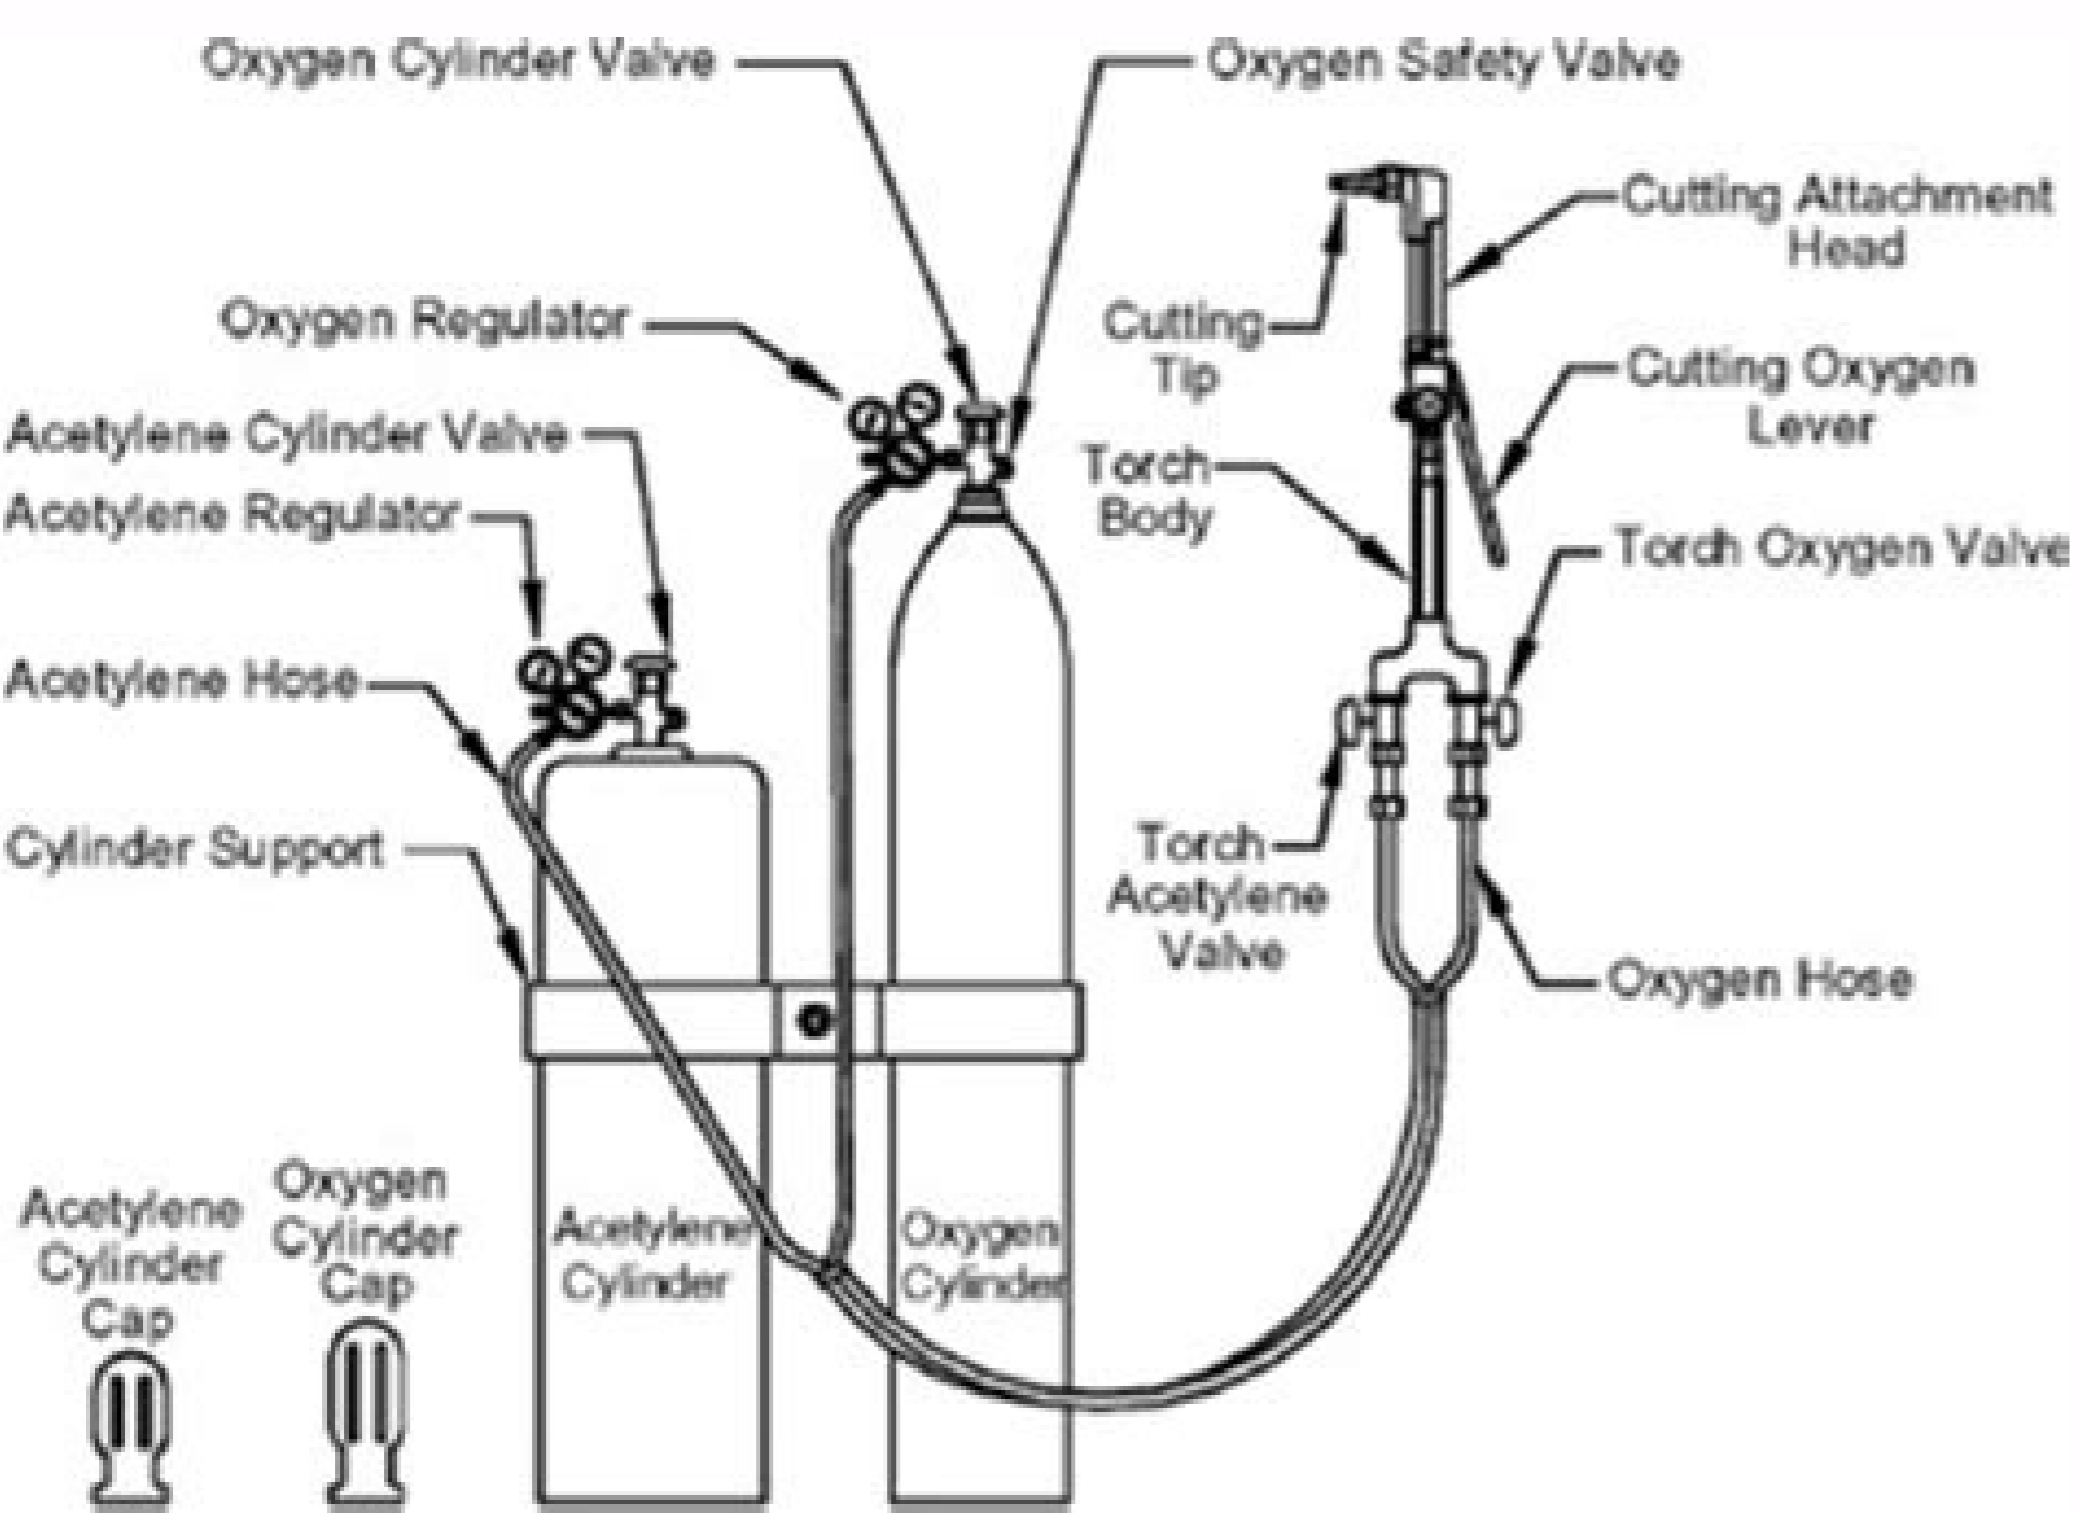

I'm not robot  reCAPTCHA

Next

GAS WELDING COMPONENTS

Oxyacetylene welding is very versatile and almost all metals and their alloys can be welded with it.

Typical Oxyacetylene Welding (OAW) Station

- OXY ACETYLENE WELDING**
- Principle of Operation**
- When acetylene is mixed with oxygen in correct proportions in the welding torch and ignited, the flame resulting at the tip of the torch is sufficiently hot to melt and join the parent metal.
 - The oxy-acetylene flame reaches a temperature of about 3200°C and thus can melt all commercial metals which, during welding, actually flow together to form a complete bond.
 - A filler metal rod is generally added to the molten metal pool to build up the seam slightly for greater strength.