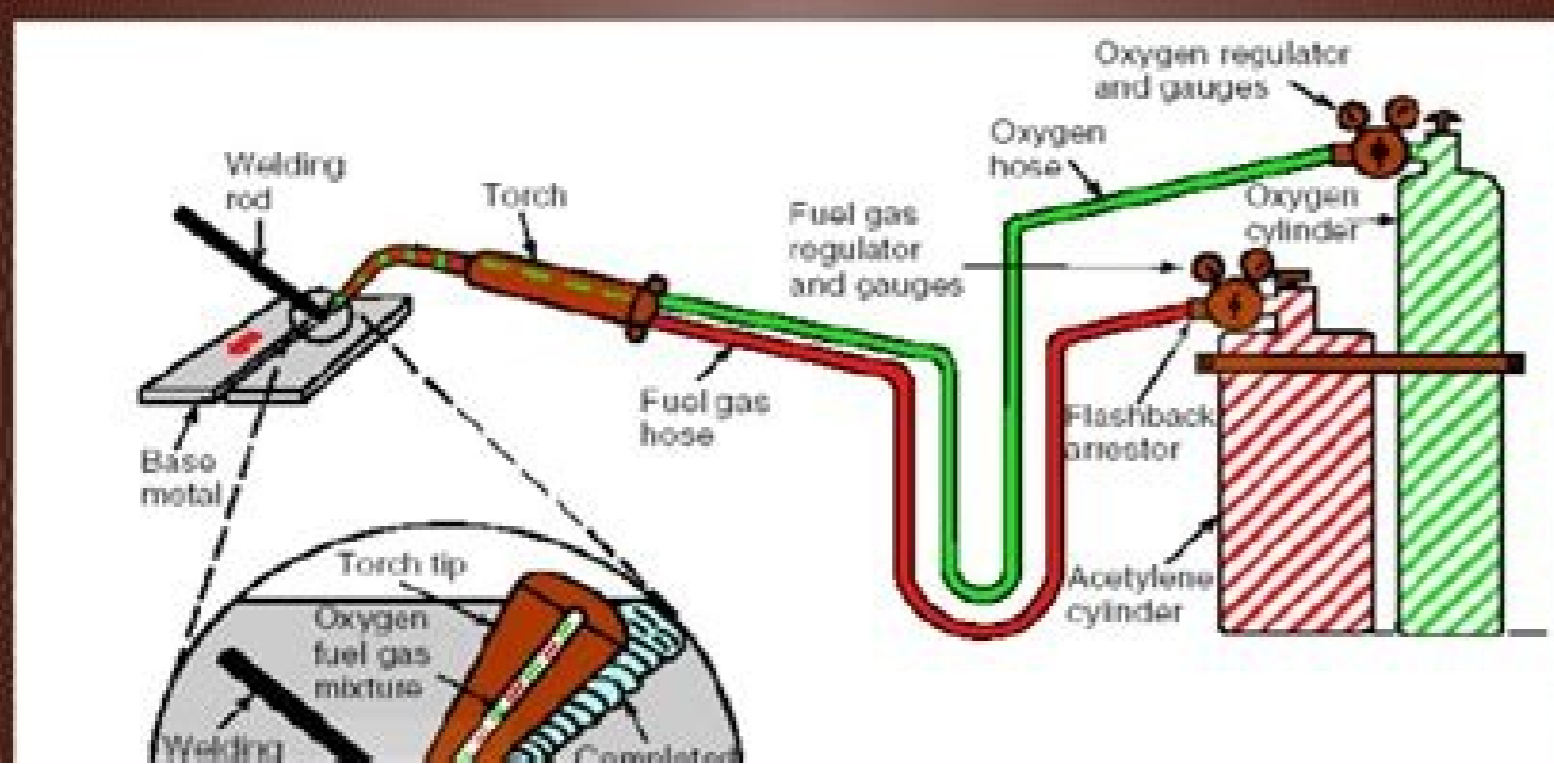

I'm not robot  reCAPTCHA

Next

GAS WELDING COMPONENTS

Oxyacetylene welding is very versatile and almost all metals and their alloys can be welded with it.

Typical Oxyacetylene Welding (OAW) Station

- OXY ACETYLENE WELDING**
- Principle of Operation**
- When acetylene is mixed with oxygen in correct proportions in the welding torch and ignited, the flame resulting at the tip of the torch is sufficiently hot to melt and join the parent metal.
 - The oxy-acetylene flame reaches a temperature of about 3200°C and thus can melt all commercial metals which, during welding, actually flow together to form a complete bond.
 - A filler metal rod is generally added to the molten metal pool to build up the seam slightly for greater strength.